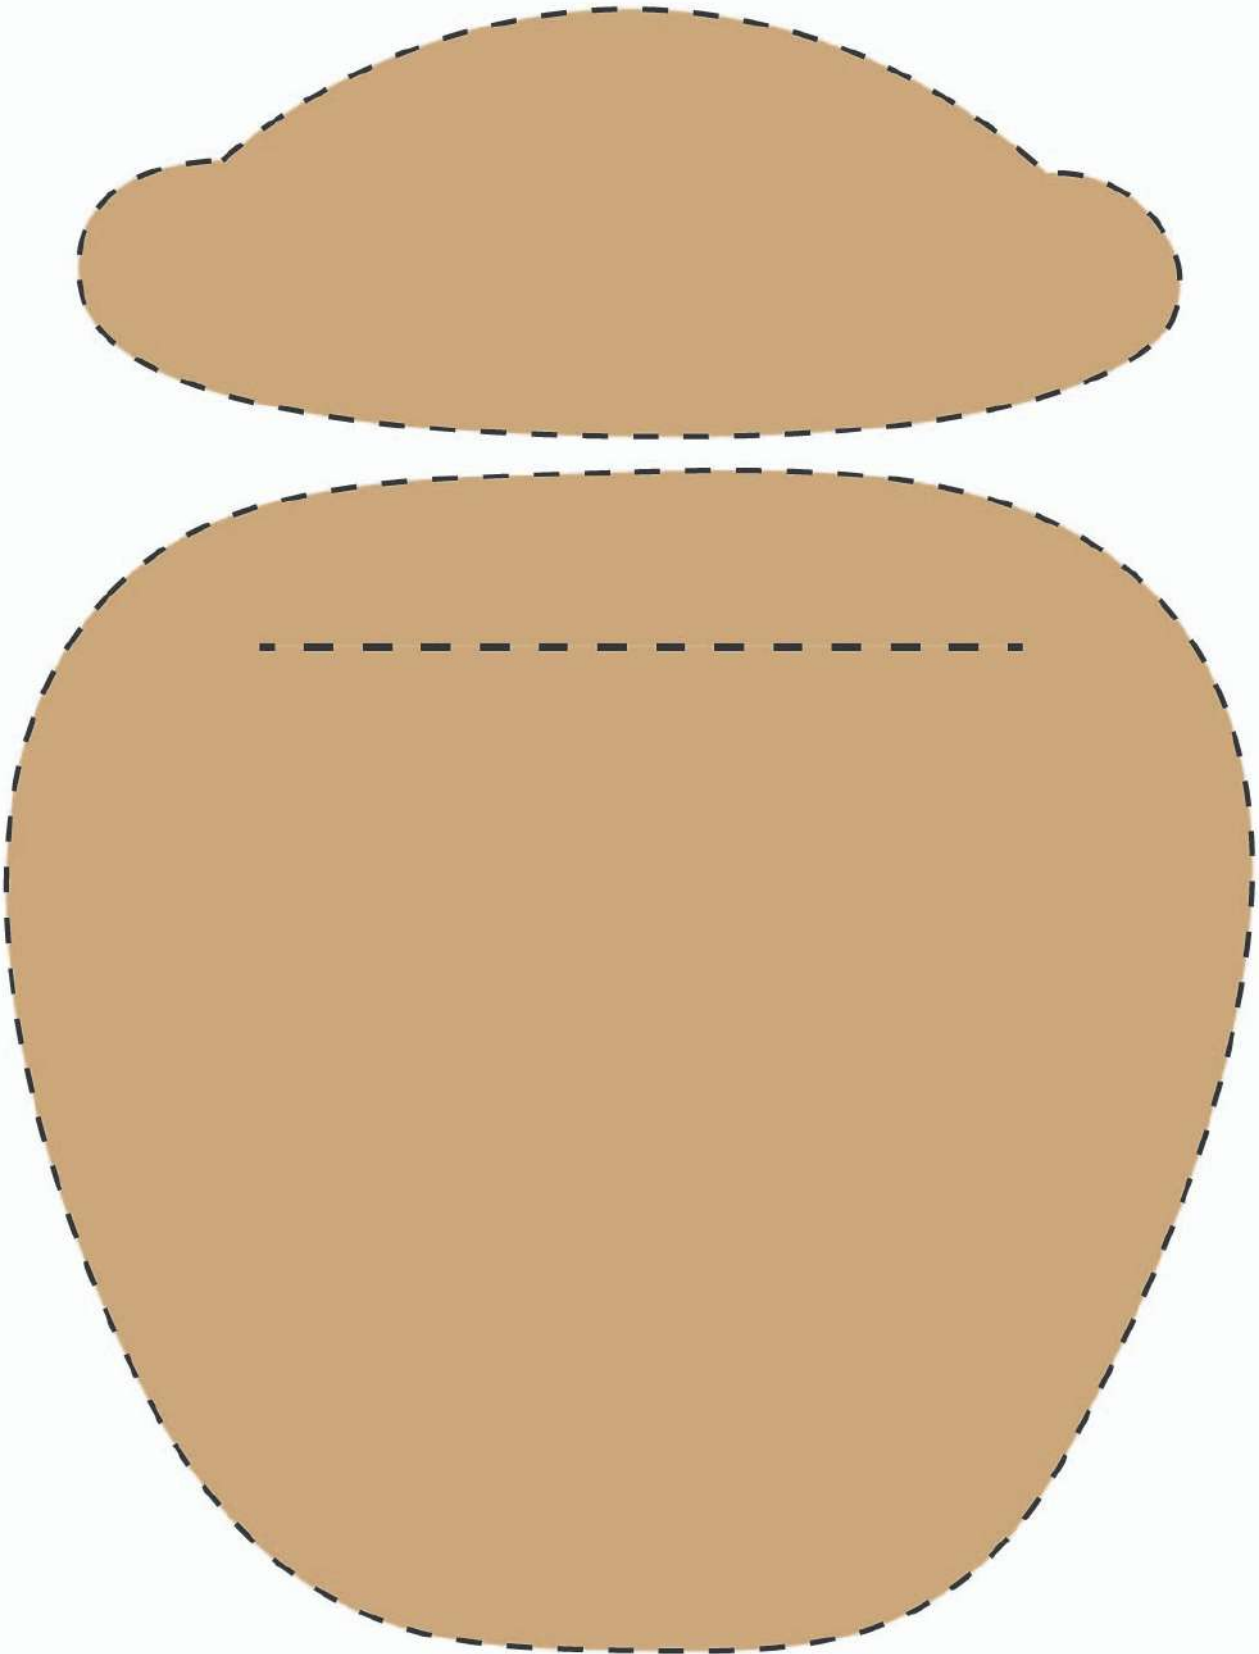

Hunny Pot poem

Step 1: Cut out all parts using the dotted lines. | **Step 2:** Cut a line in the pot for the poem to slide in.
Step 3: Stick poem paper to lid using glue. | **Step 4:** Stick on the honey drips, text and bee to the pot.

Glue this to the honey pot lid.

Write your poem
in the white space

H u n n y